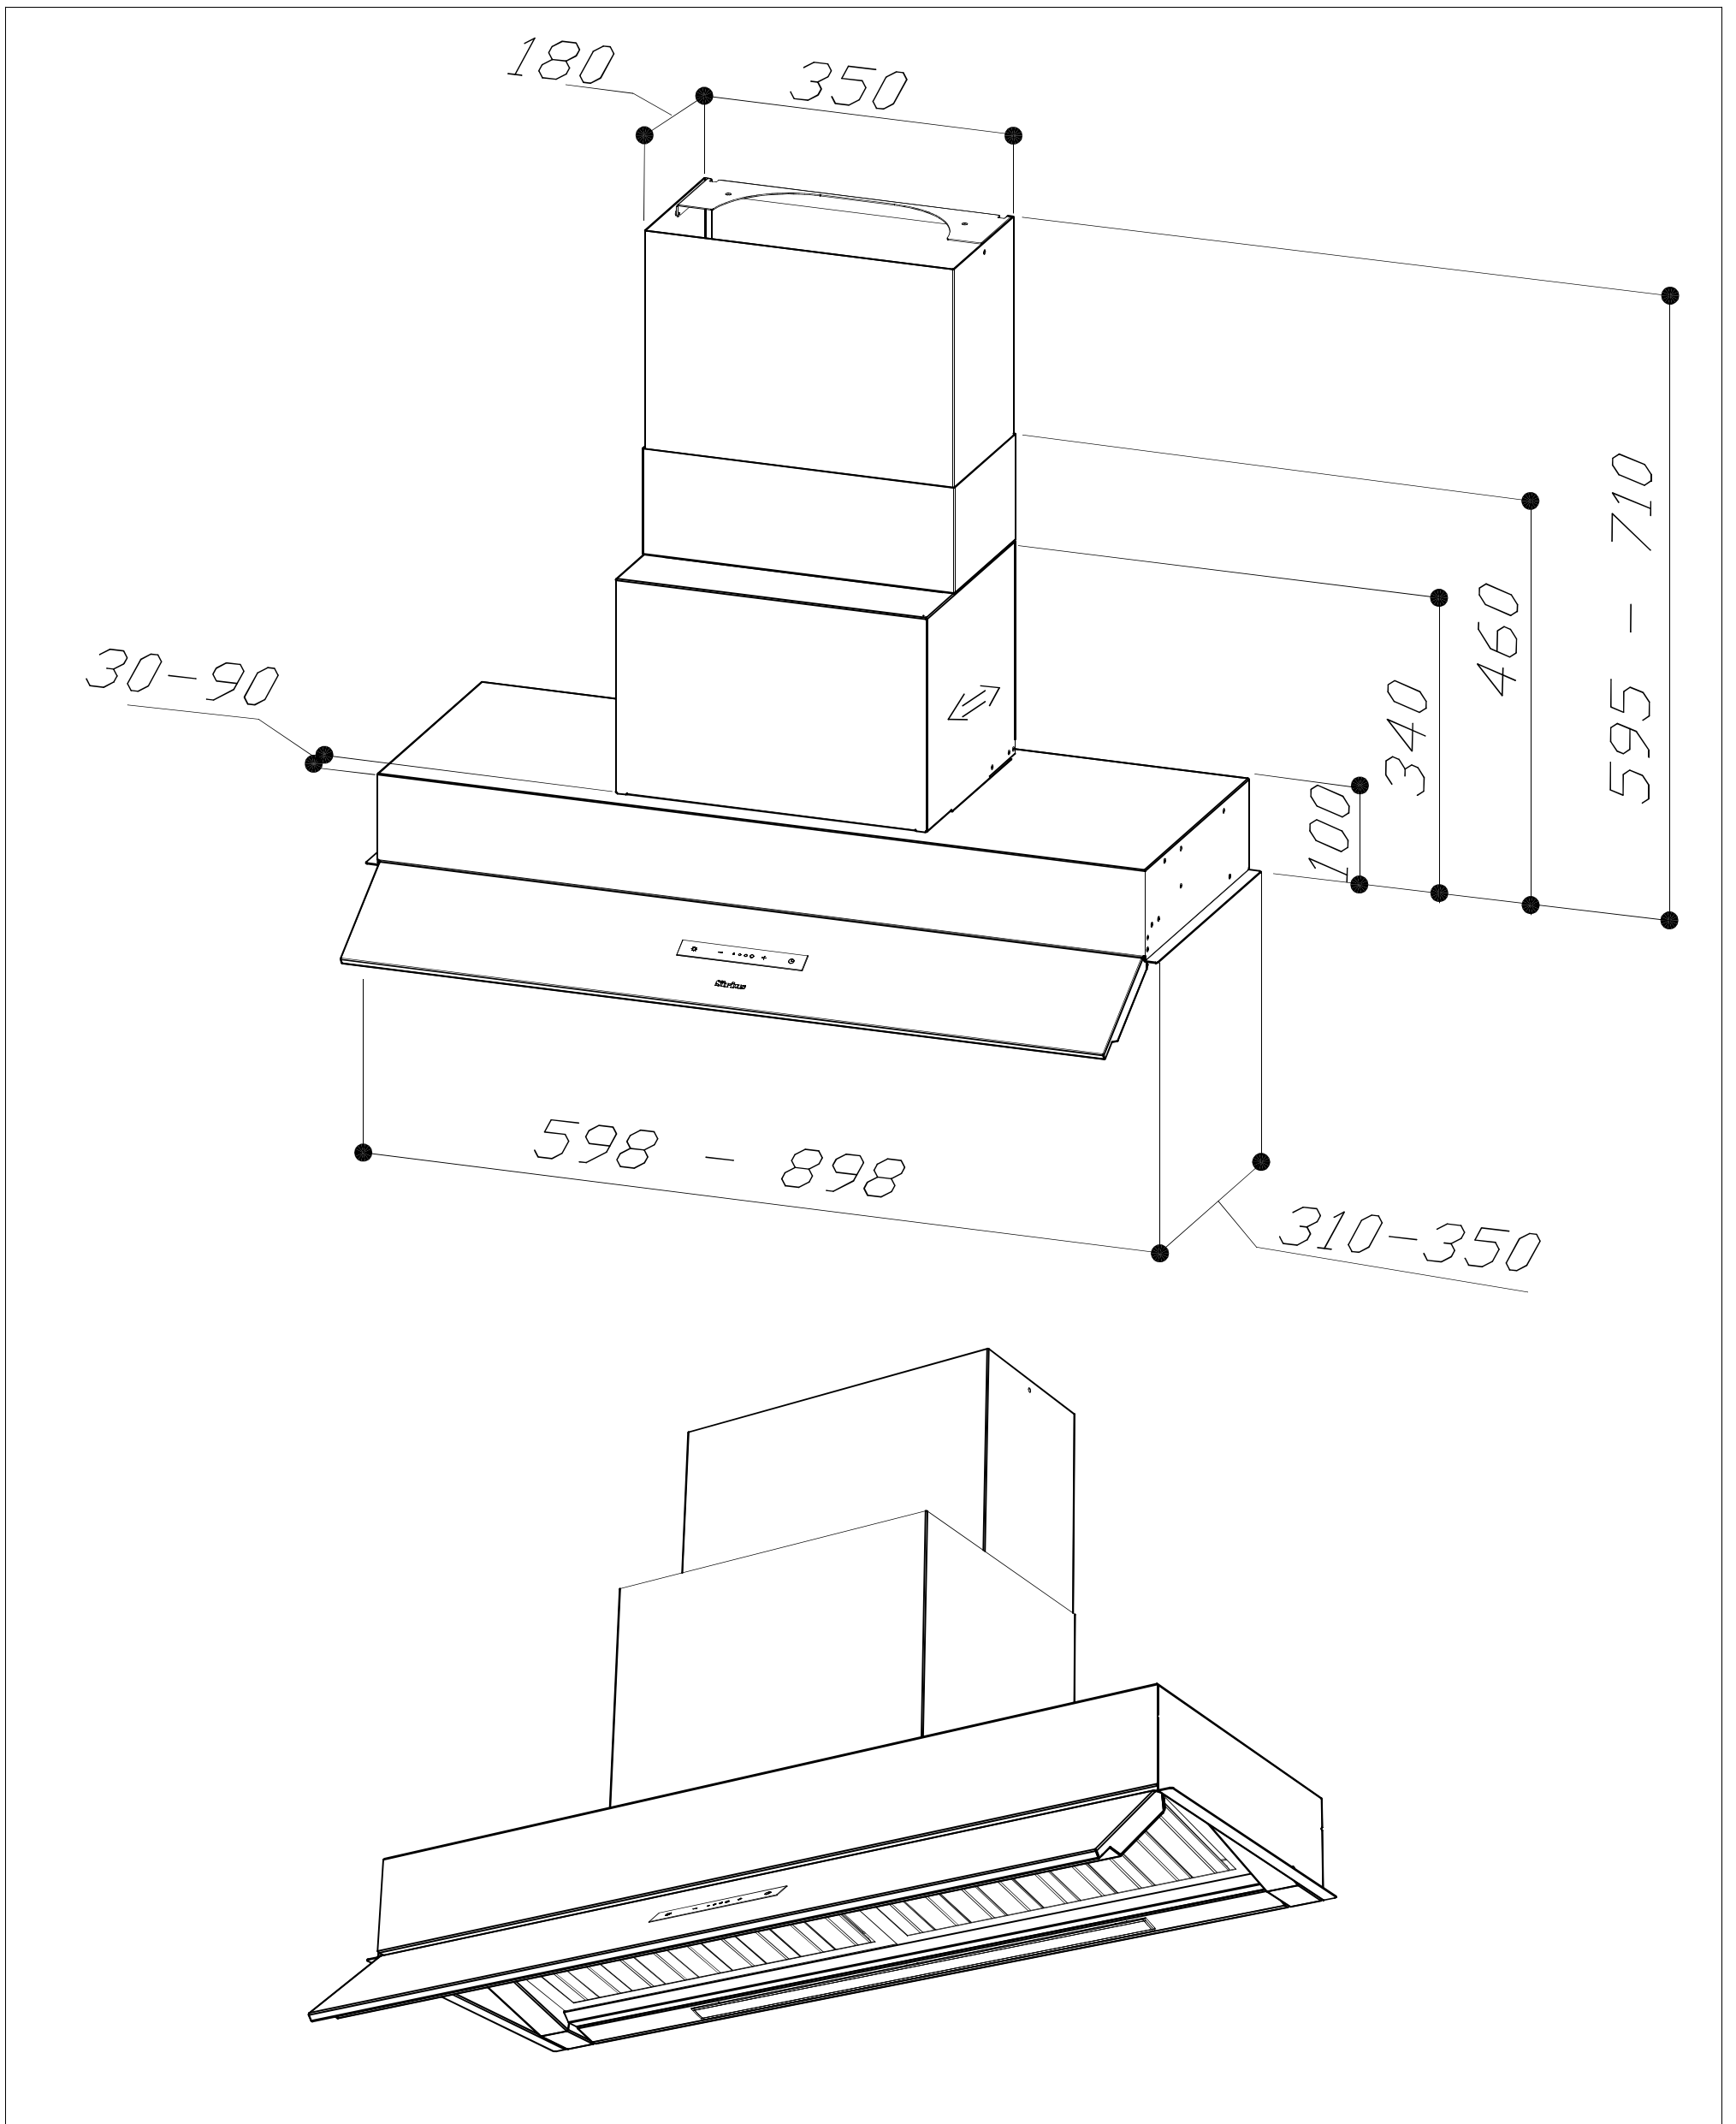

# SLTC 928 XF

BUFFLE FILTERS - FLAP INOX

To be installed in a cabinet without base

03-2026